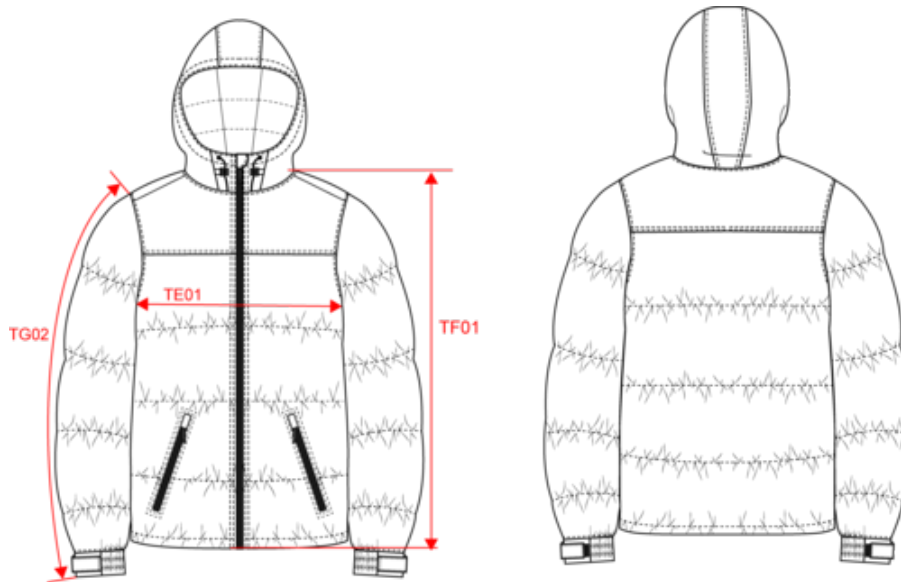

KARIBAN

K6163

Unisex bi-tone padded jacket with hood

Dimensions (cm)

Measurements in cm	XS	S	M	L	XL	XXL	3XL	4XL
TE01 - 1/2 chest width at 1.5cm below armhole	53.00	56.00	59.00	62.00	65.00	68.00	71.00	74.00
TF01 - Total height from HSP	70.00	72.00	74.00	76.00	78.00	80.00	82.00	84.00
TG02 - Long sleeve length	66.50	67.50	68.50	69.50	70.50	71.50	72.50	73.50